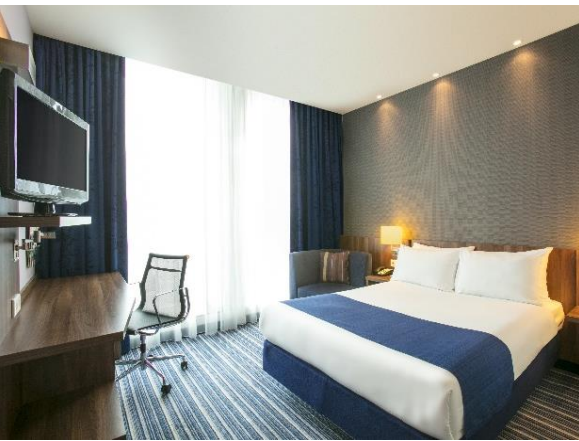

## GUESTROOMS:

- 254 guestrooms
- Climate control
- Coffee and tea facilities
- LCD TV with 50 int. channels
- Bathrooms with walk-in showers
- 25 newly renovated rooms
- Express Start Breakfast